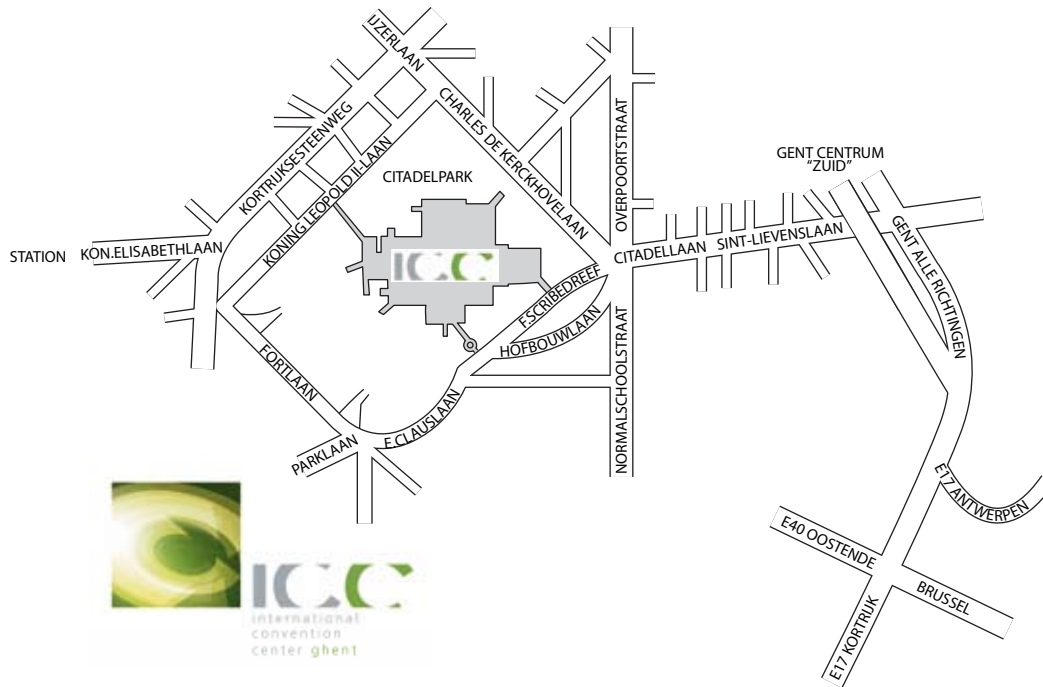

Route to the ICC Ghent

Citadelpark
B-9000 GHENT
Green phone: 0800 924 29
Tel. +32 (0)9 242 89 00
Fax +32 (0)9 242 89 01

Route description

Coming from Antwerp

take the E17 highway direction Ghent
take exit 'Gent Centrum'

Coming from Kortrijk, Lille, Paris

take the E17 highway direction Antwerp
take exit 'Gent Centrum'

Coming from Brussels

take the E40 highway direction Ghent- Oostende
take the exit 'Zwijnaarde', follow E17 Antwerp
Sort left and follow 'Gent Centrum'

Coming from Oostende, London

take the E40 highway direction Brussels - Ghent
take the exit 'Zwijnaarde', follow E17 Antwerp
Sort left and follow 'Gent Centrum'

Next

Take the exit 'other directions' (you are leaving the highway)
Turn left at the traffic light beneath the viaduct into the Sint-Lievens avenue
Get in the left lane
Turn left at the second traffic light into the Normaalschool street
Take the first street on your right
Follow the Ledeganck street until the end
The ICC international convention center Ghent is right in front of you

GPS

Select 'Kantienberg'

When arriving by train or by bus

Following buses have a bus stop at the Ledeganck street, right across the entrance of the ICC Ghent:
Buses 9, 28, 34, 35, 36, 55, 57, 58, 7, 71, 72, 76, 77, 94, 95.

All of these buses, including the buses 73 and 74 drive from the Ledeganck street to the station Ghent- Sint-Pieters

www.nmbs.be - www.delijn.be